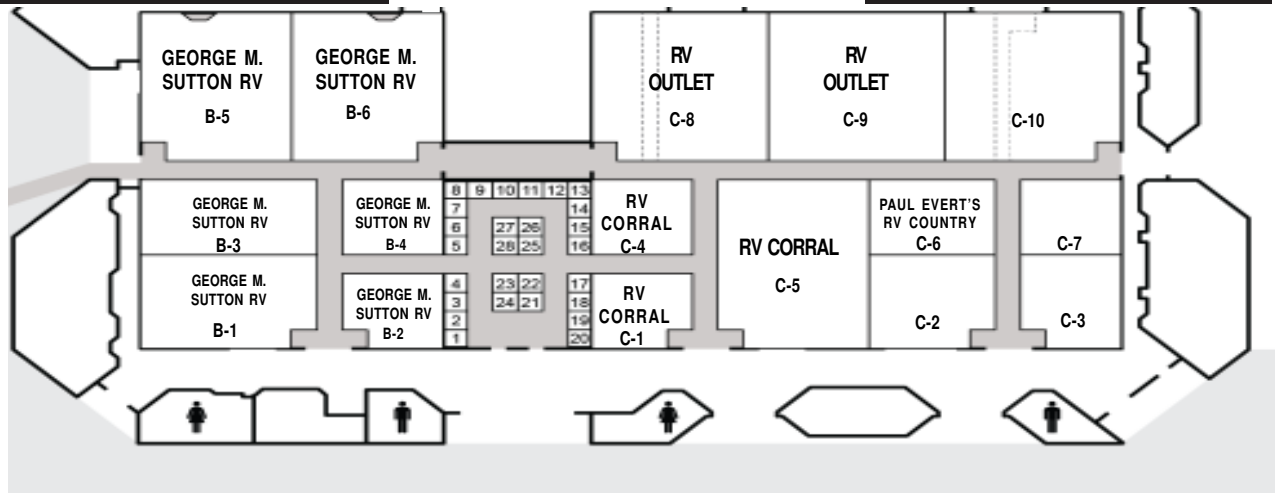

ALL BOOTH DISPLAYS ARE LOCATED
INSIDE THE EVENT CENTER ENTRANCE

ADMISSION GOOD ALL
THREE DAYS!

**MAIN ENTRANCE
&
TICKET SALES**

PUBLIC PARKING PUBLIC PARKING

5 Outstanding Oregon RV Dealers!

AL'S TRAILER SALES