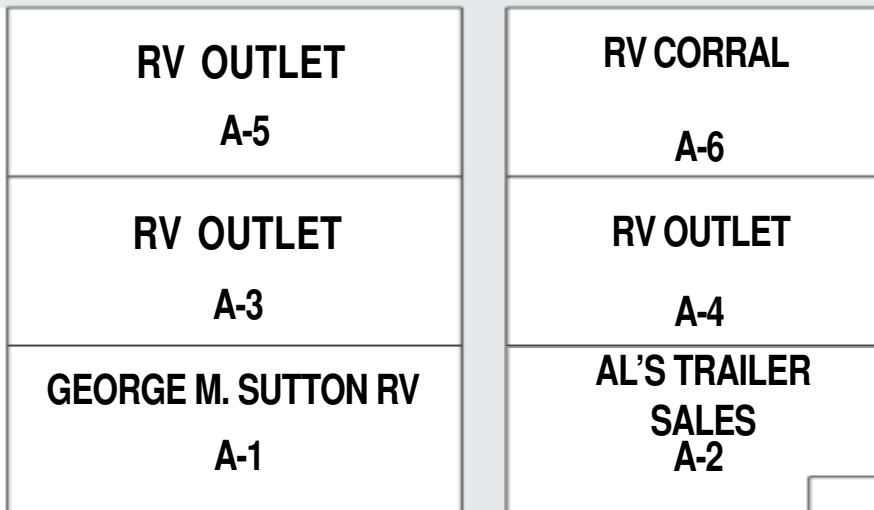

ALL BOOTH DISPLAYS ARE LOCATED
INSIDE THE EVENT CENTER ENTRANCE

ADMISSION GOOD ALL
THREE DAYS!

**MAIN ENTRANCE
&
TICKET SALES**

PUBLIC PARKING PUBLIC PARKING

5 Outstanding Oregon RV Dealers!

AL'S TRAILER SALES